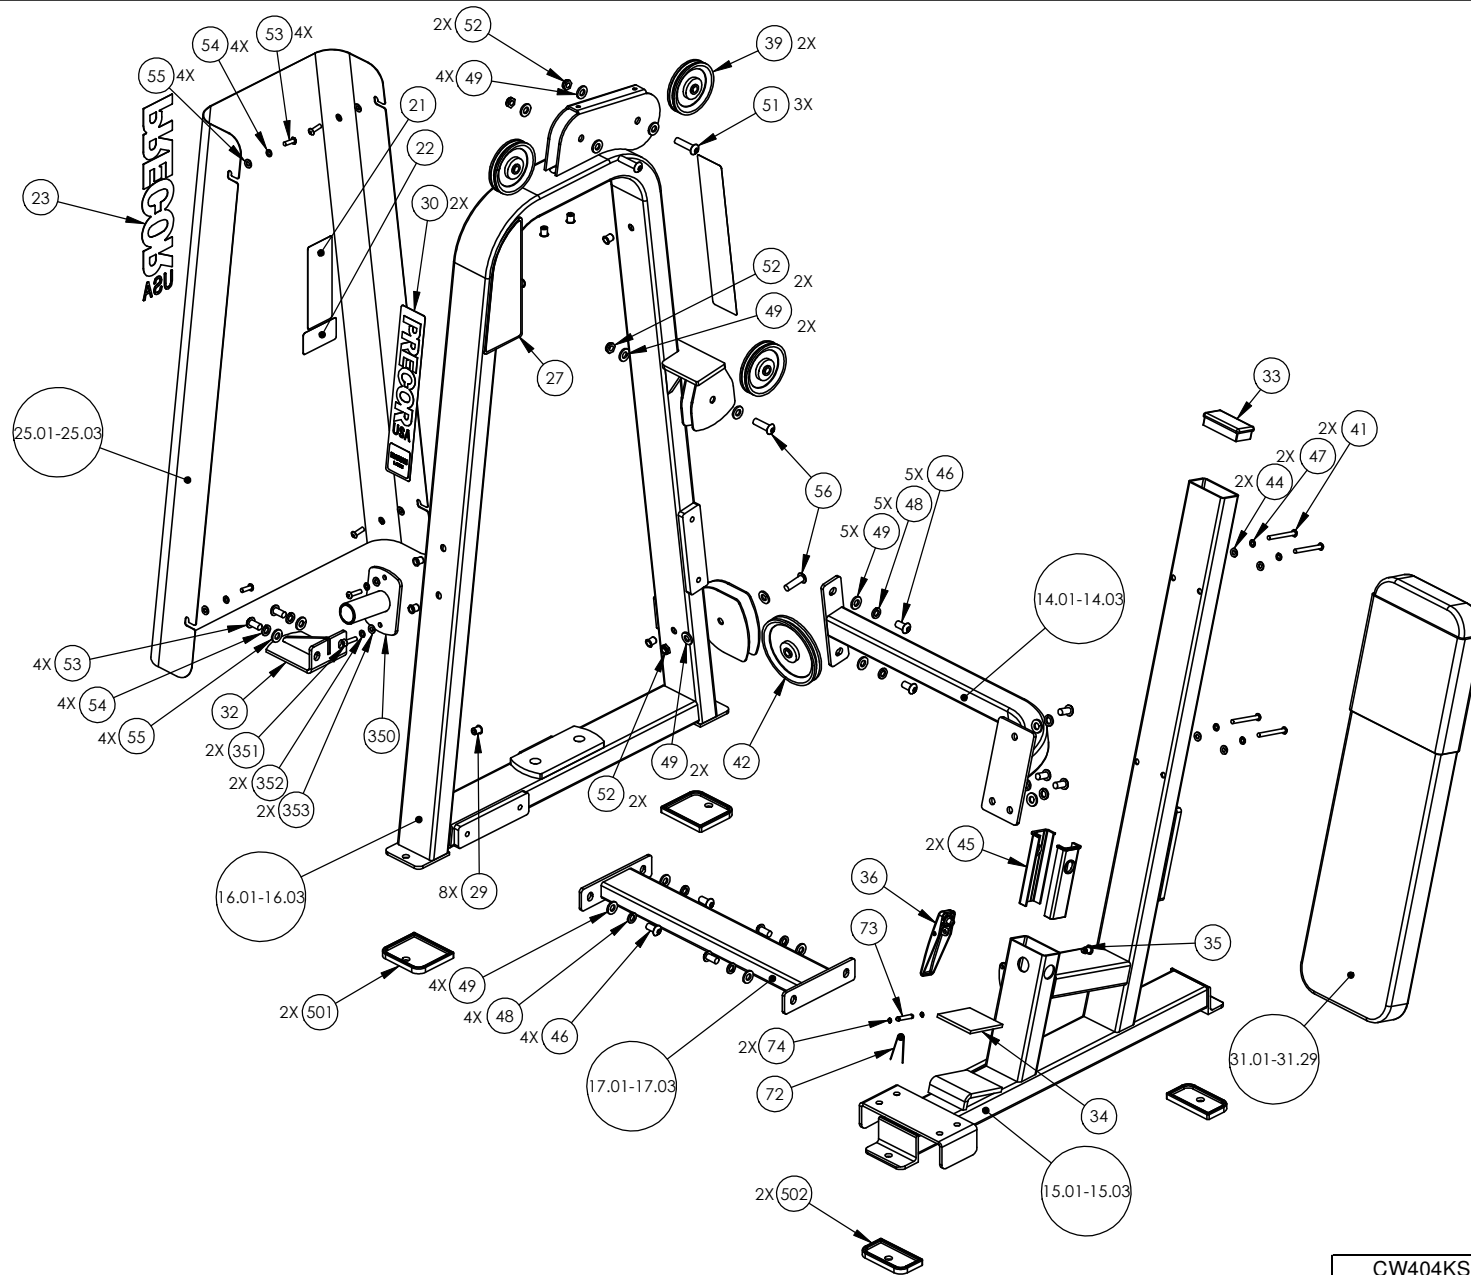

CW404KS	P/N: CW32852-101	SUBREV: C
DRAWN BY: VLE	DATE: 07.21.09	SHEET 2 OF 4