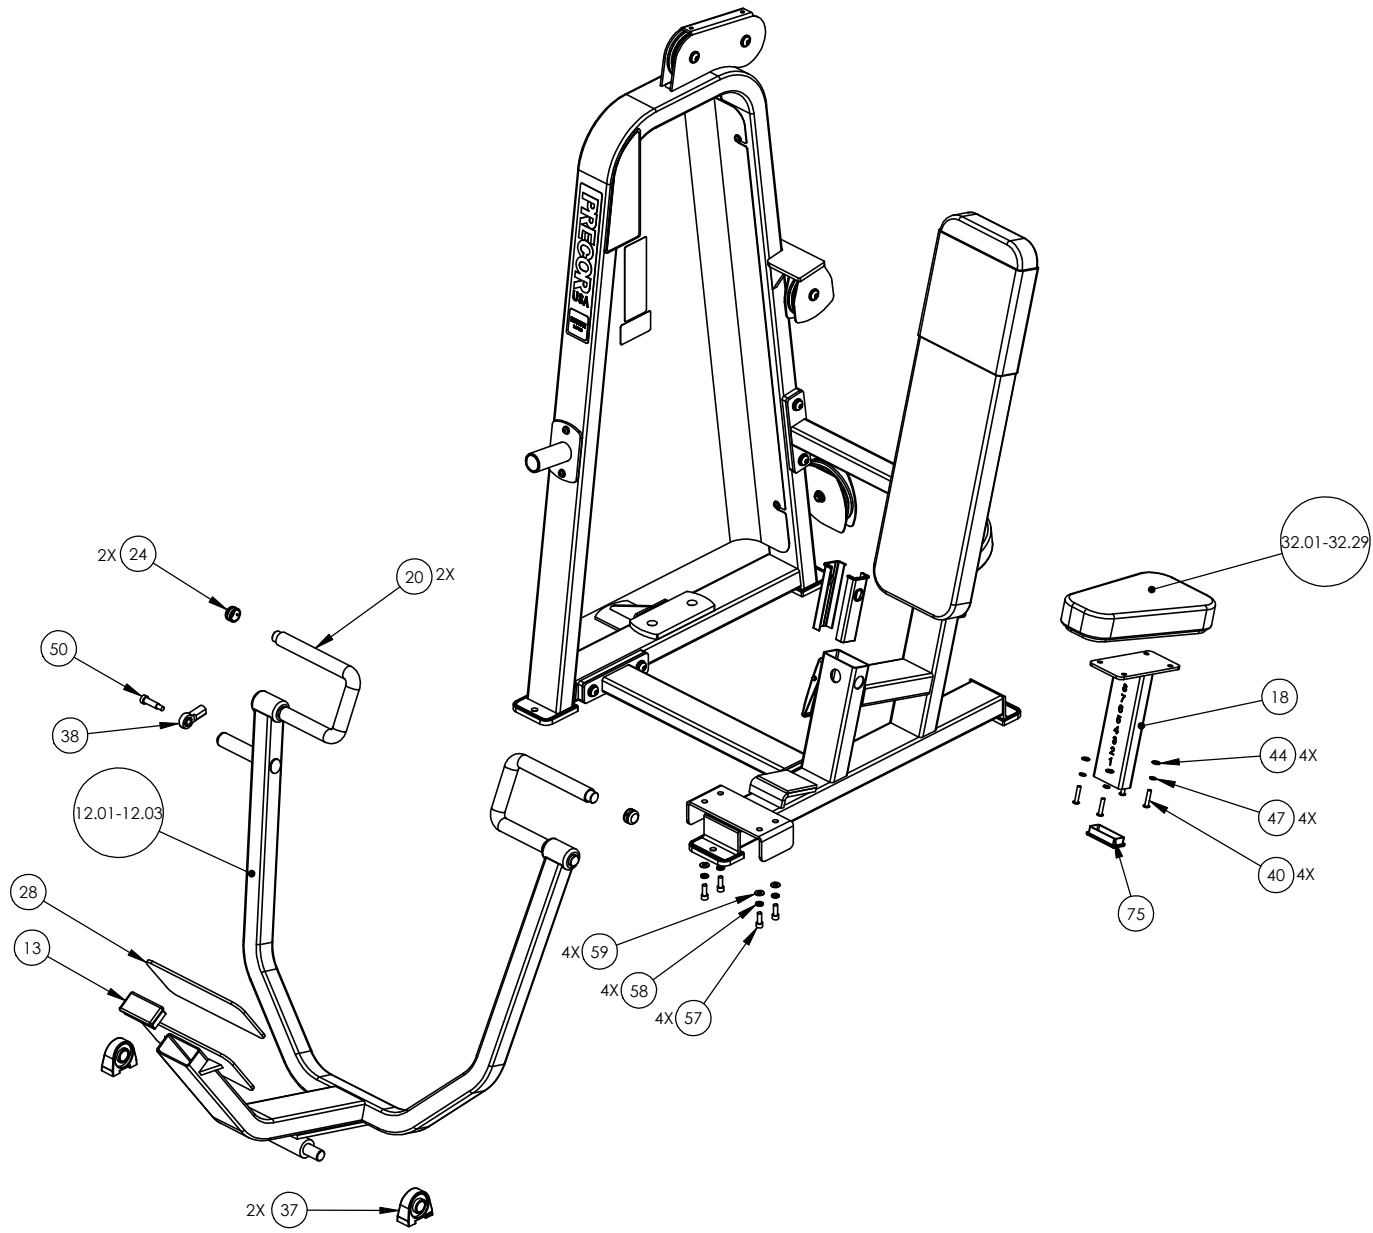

CW404KS	P/N: CW32852-101	SUBREV: C
DRAWN BY: VLE	DATE: 07.21.09	SHEET 3 OF 4