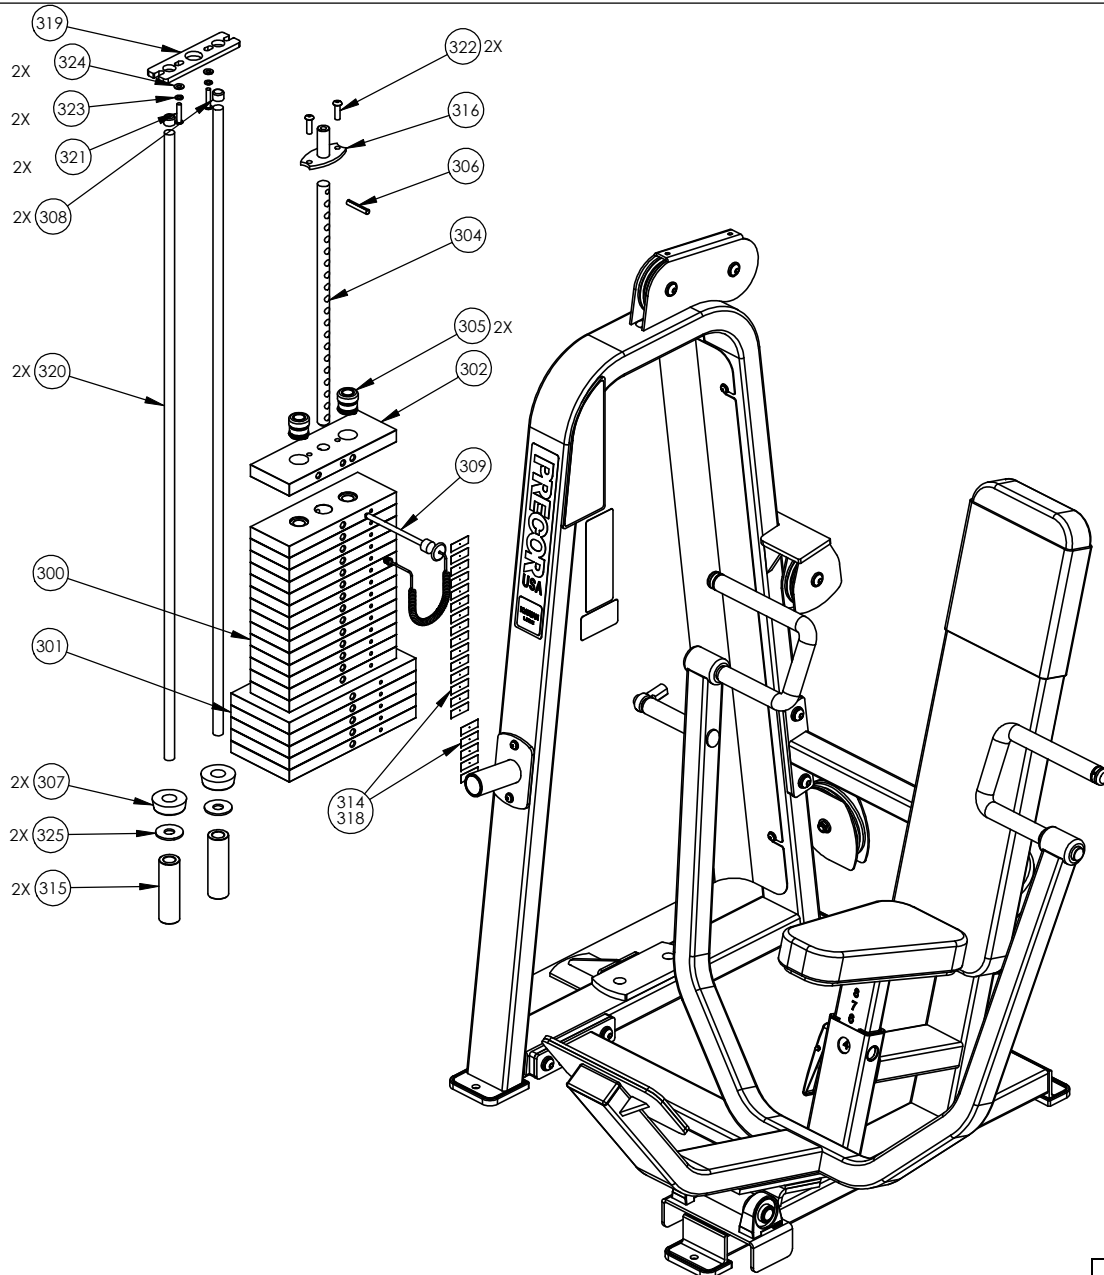

404KS Vertical Press

Part Number	Description	Bubble Number
CW404SA3-211	ASSY,ARM,404,SKY WHITE	3.01
CW33210-301	ASSY, ARM, CW404KS, CUSTOM	12.02
CW33210-321	ASSY, ARM, CW404KS, TITANIUM, HG	12.03
CW11311-102	ENDCAP, REC TUBE, 2X4, BLK PLASTIC	13
CW11311-103	ENDCAP, REC TUBE, 2X2, BLK PLASTIC	14
CW33007-301	ASSY, UPPER STRUT, CW404KS, CUSTOM	14.02
CW33007-321	ASSY, UPPER STRUT, CW404KS, TITANIUM	14.03
CW32816-211	WELDMENT, FRAME, SEAT, CW404KS, SKY	15.01
CW32816-301	WELDMENT, FRAME, SEAT, CW404KS, CUS	15.02
CW32816-321	WELDMENT, FRAME, SEAT, CW404KS, TIT	15.03
CW32815-212	WELDMENT, FRAME, MAIN, CW404KS, SKY	16.01
CW32815-302	WELDMENT, FRAME, MAIN, CW404KS, CUS	16.02
CW32815-322	WELDMENT, FRAME, MAIN, CW404KS, TIT	16.03
CW32924-301	ASSY, 23.38" LOWER FRAME LINK, CUST	17.02
CW32924-321	ASSY, 23.38" LOWER FRAME LINK, TITA	17.03
CWCLGP142-750	ASSY, CABLE, CW404KS	19
CWGR4621-000	GRIP, RUBBER, 1.00" OD HANDLE, 21.0	20
CW30010-102	LABEL,WARNING STRENGTH	21
CW30011-102	LABEL,WARNING WEIGHT STACK	22
CWAC218-901	HANDLE END CAP W/SET SCREWS, DIA 1"	24
CW32569-301	SHROUD #5, A-FRAME, CUSTOM	25.02
CW32569-321	SHROUD #5, A-FRAME, TITANIUM HG	25.03
CW33356-101	ASSY, PLACARD, 404KS	27
CW30013-214	CUT PIECE, CREPE, 1/4 THICK, 6.00 X	28
CW12537-109	NUT,INSERT,THIN-NUT,LARGE FLANGE	29
CW31756-101	LABEL, PRECOR USA ICARIAN LINE	30
CWPD1102J-101	PAD,FLAT,10X36,4HOLES,W/BP,BLACK,W/	31.01
CW33286-731	WELDMENT, STABILITY FOOT,BLACK ZINC	32
CWPD1207B-101	PAD,5X9X14.5,4HOLES,W/BP,BLACK	32.01
CW11311-102	ENDCAP, REC TUBE, 2X4, BLK PLASTIC	33
CW30013-207	CUT PIECE, CREPE, 1/4 THICK, 3.75 X	34
CW31784-731	STOP PLUG, BLK ZN	35
CW32460-221	ASSY, RATCHETING LEVER, BLACK	36
CW12406-101	PILLOW BLOCK, BEARING, 2 BOLT	37
CWCLFA1064-741	ROD END, FEMALE, STEEL, ZINC, CAD,	38
CWAC1009-101	PULLEY, 4 1/2 DIA X 1/2 ID	39
CWTAYN031-150	SCREW, BUTTON HEAD, BLK XYLAN, 5/16	40
CWTAYN031-300	SCREW, BUTTON HEAD, BLK XYLAN, 5/16	41
CWAC1010-101	PULLEY, 6 DIA X 1/2 ID	42
CWWBKN031-007	WASHER, FLAT, TYPE A, SAE, 5/16 ID	44
CWAC1236-104	GUIDE INSERT, PLASTIC WITH HOLE, BL	45
CWTAYN050-100	SCREW, BUTTON HEAD, BLK XYLAN, 1/2	46
CWWALYN031-008	WASHER, SPLIT, 5/16 ID, BL	47
CWWALYN050-013	WASHER, SPLIT, 1/2 ID, BLK XYLAN	48
CWWBKN050-010	WASHER, FLAT, TYPE A, SAE, 1/2 ID X	49
CWRANN0381-00	BOLT, SHOULDER, 3/8-16 X 1/2 X 1	50
CWTAYN050-200	SCREW, BUTTON HEAD, BLK XYLAN, 1/2	51
CWKAYN050-031	LOCKNUT, NYLON INSERT, HALF, UNC, 1	52