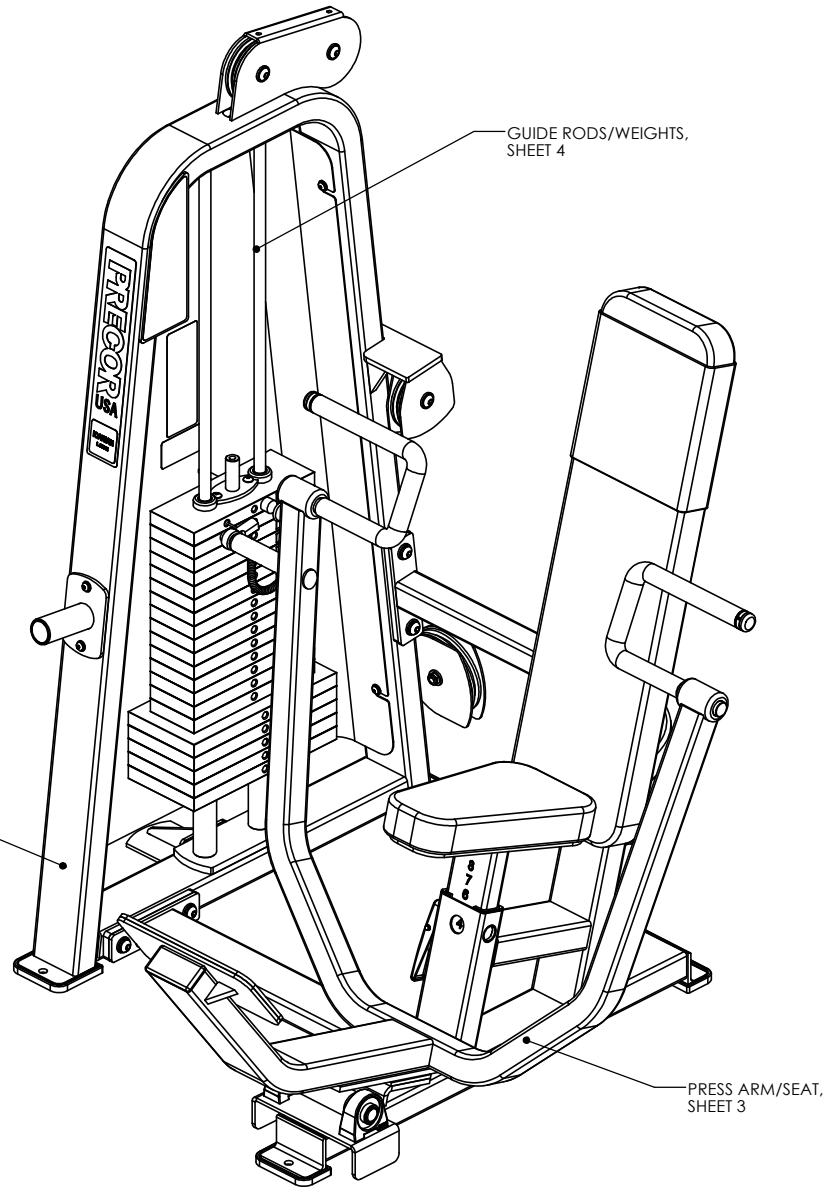

FRAME/COMPONENTS,
SHEET 2

CW404KS	P/N: CW32852-101	SUBREV: C
DRAWN BY: VLE	DATE: 07.21.09	SHEET 1 OF 4